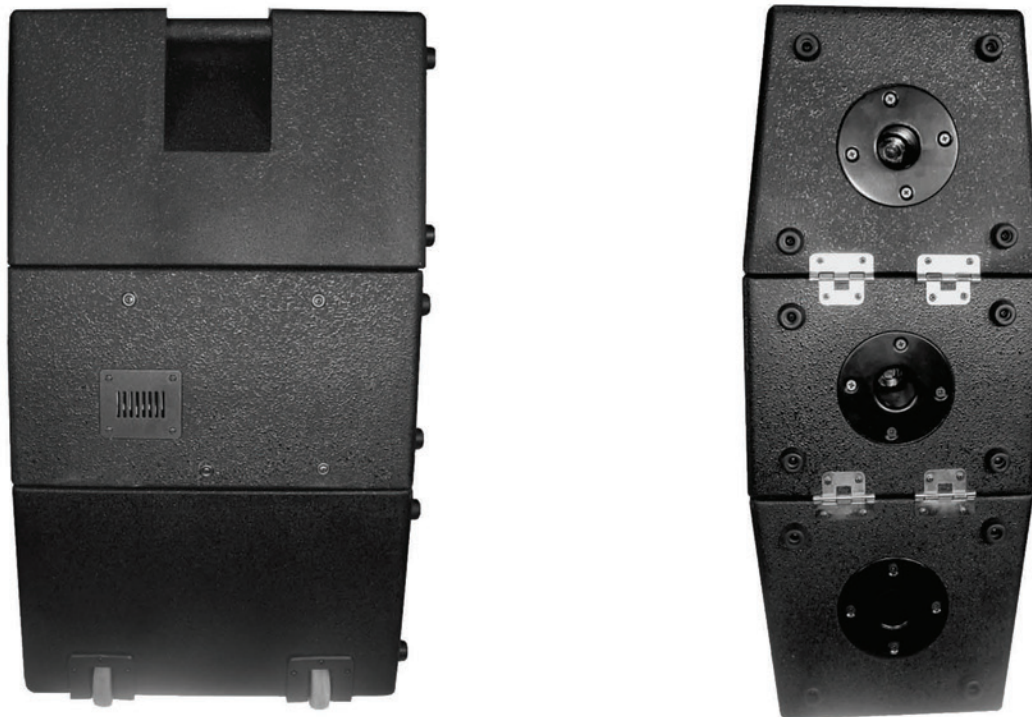

## VIZA

The VIZA is a portable system for the "On The Go" musician with 4 mic and line channels, 3 band channel EQ, 100 watts x 2 power, 5 band graphic EQ, and 16 digital effects with an LED display. Each speaker has an 8" woofer and piezo tweeter. Mixer and speakers can be stand mounted. When it's time for the next show, it locks into a pullman style package, ready to roll.